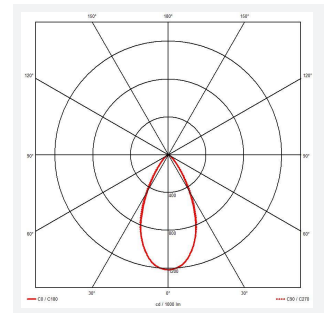

PRODUCT FEATURES

- Miniature IP65 Fire rated architectural downlight suitable for residential and hospitality applications
- Ultra slim detachable driver with loop-in, loop-out push fit terminals provide an easy and efficient installation
- Supplied with matt white bezel as standard. Chrome, satin chrome and matt black bezels sold separately
- Low profile design and arched remote driver allows installation into shallow ceiling voids
- CCT selectable between 2700K, 3000K, 4000K and 6000K
- Can be used as the sole light source or as a complimentary product to Prism Pro / Prism Pro Anti-Glare
- Anti-glare design to create visual comfort
- Fully tested for 30, 60 and 90 minute ceiling types to meet Part B of Building Regulations

GENERAL INFORMATION	
Wattage	5W
Lumens Delivered	280lm (4000k)
Lm/W	60lm/W
Beam Angle	55
CRI	80
CCT	2700/3000/4000/6000K
Input	220/240V
Operating Temp	-5°C - 25°C
SDCM	6
UGR	20
Cut-Out Size	42mm
Energy efficiency class	E

TECHNICAL INFORMATION	
Light Source	LED
Colour / Finish	White
Fire Rated	Yes
IP Rating	IP65
Class Protection	2
Internal / External	Internal
Surface / Recessed / Suspended	Recessed
Lumen Depreciation	L80 54,000h
Warranty (Years)	5
CE Mark	Yes
Diameter	55 mm
Height	63 mm