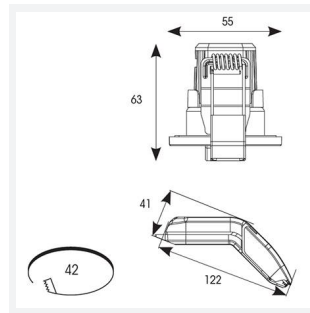

PRODUCT FEATURES

- Miniature IP65 Fire rated architectural downlight suitable for residential and hospitality applications
- Ultra slim detachable driver with loop-in, loop-out push fit terminals provide an easy and efficient installation
- Supplied with matt white bezel as standard. Chrome, satin chrome and matt black bezels sold separately
- Low profile design and arched remote driver allows installation into shallow ceiling voids
- CCT selectable between 2700K, 3000K, 4000K and 6000K
- Can be used as the sole light source or as a complimentary product to Prism Pro / Prism Pro Anti-Glare
- Anti-glare design to create visual comfort
- Fully tested for 30, 60 and 90 minute ceiling types to meet Part B of Building Regulations

GENERAL INFORMATION	
Wattage	5W
Lumens Delivered	280lm (4000k)
Lm/W	60lm/W
Beam Angle	55
CRI	80
CCT	2700/3000/4000/6000K
Input	220/240V
Operating Temp	-5°C - 25°C
SDCM	6
UGR	20
Cut-Out Size	42mm
Energy efficiency class	E

TECHNICAL INFORMATION	
Light Source	LED
Colour / Finish	White
Fire Rated	Yes
IP Rating	IP65
Class Protection	2
Internal / External	Internal
Surface / Recessed / Suspended	Recessed
Lumen Depreciation	L80 54,000h
Warranty (Years)	5
CE Mark	Yes
Diameter	55 mm
Height	63 mm