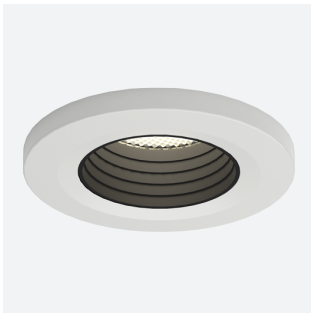

Prism Pro Mini Anti Glare

Prism Pro Mini CCT Anti Glare Fire Rated Dual
Code: APRIPMINIAG/1

Category	Downlights
Application	Ancillary, Hospitality, Residential, Retail
Specification	Architectural

PRODUCT FEATURES

- Miniature IP65 Fire rated architectural downlight suitable for residential and hospitality applications
- Ultra slim detachable driver with loop-in, loop-out push fit terminals provide an easy and efficient installation
- Supplied with matt white bezel as standard. Chrome, satin chrome and matt black bezels sold separately
- Low profile design and arched remote driver allows installation into shallow ceiling voids
- CCT selectable between 2700K, 3000K, 4000K and 6000K
- Can be used as the sole light source or as a complimentary product to Prism Pro / Prism Pro Anti-Glare
- Anti-glare design to create visual comfort
- Fully tested for 30, 60 and 90 minute ceiling types to meet Part B of Building Regulations

GENERAL INFORMATION	
Wattage	5W
Lumens Delivered	280lm (4000k)
Lm/W	60lm/W
Beam Angle	55
CRI	80
CCT	2700/3000/4000/6000K
Input	220/240V
Operating Temp	-5°C - 25°C
SDCM	6
UGR	20
Cut-Out Size	42mm
Energy efficiency class	E

TECHNICAL INFORMATION	
Light Source	LED
Colour / Finish	White
Fire Rated	Yes
IP Rating	IP65
Class Protection	2
Internal / External	Internal
Surface / Recessed / Suspended	Recessed
Lumen Depreciation	L80 54,000h
Warranty (Years)	5
CE Mark	Yes
Diameter	55 mm
Height	63 mm